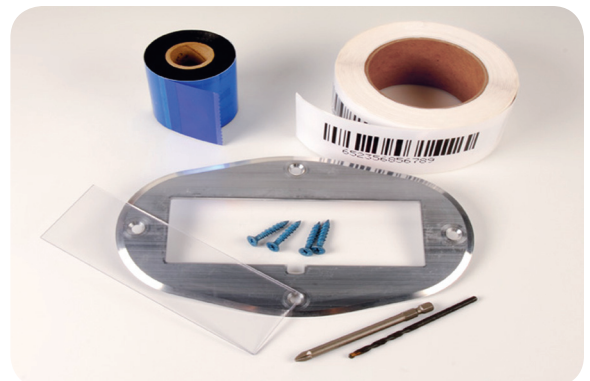

ID Label offers two floor label kits, each featuring a low-profile design for added durability. One is designed to pair with our highly durable BullsEye™ self-adhesive labels. The other features a Lexan polycarbonate protective cover, which can be removed for cleaning or replacement when necessary.

## Key Features

- **Tough and Durable** - Rugged, one-piece aluminum frame with beveled, low-profile design stands up to daily warehouse traffic from forklift trucks, carts, pallets and foot traffic.
- **Accurate Scans** - Durable BullsEye™ label or protective Lexan cover ensures accurate, readable scans time after time.
- **Easy Installation** - Each ID Label floor labeling kit includes four concrete fasteners, a concrete drill bit and installation instructions. The plates can also be installed using adhesive backing and on multiple surfaces such as concrete, asphalt, wood or fiber board.

### Oval Floor Plate

- 8 ½" x 5" aluminum frame
- 6" x 2" protective Lexan cover
- Concrete fasteners and drill bit included

### Rectangular Floor Plate

- 9 ½" x 3 ½" aluminum frame
- 8" x 2" label opening
- Concrete fasteners and drill bit included

The above rectangular floor label kit pairs with ID Label's ultra-durable BullsEye™ labels. The oval kit below features a Lexan polycarbonate protective cover, which can be removed for cleaning or replacement.